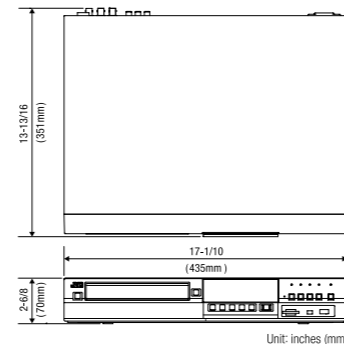

External Dimensions

E. & O.E. Design and specifications are subject to change without notice.
"Blu-ray Disc" and "Blu-ray Disc" logo are trademarks. "AVCHD" and the "AVCHD" logo are trademarks of Panasonic Corporation and Sony Corporation. HDMI, the HDMI logo and High-Definition Multimedia Interface are trademarks or registered trademarks of HDMI Licensing LLC. "Dolby" and the double-D symbol are trademarks of Dolby Laboratories. i.LINK is a trademark of Sony Corporation. DTS is a registered trademark and the DTS logos, Symbol, DTS-HD and DTS-HD Master Audio Essential are trademarks of Digital Theater Systems, Inc. The SD and SDHC logos are trademarks of the SD Card Association. Java and all Java based trademarks and logos are trademarks or registered trademarks of Sun Microsystems, Inc. in the U.S. and other countries. All other brand or product names may be trademark and/or registered trademarks of their respective holders. Any rights not expressly granted herein are reserved.
Copyright © 2009 Victor Company of Japan, Limited (JVC). All Rights Reserved.

JVC®

The Perfect Experience

Blu-ray Disc™ & 250GB HDD Recorder

SR-HD1250

The World First* Professional Blu-ray & HDD Combo Deck Recorder with SD Card Slot!
Share and Archive your Original HD Content.