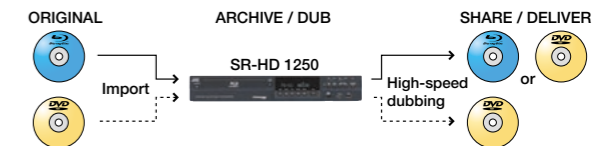

Entire Disc Dubbing function

An entire Blu-ray or DVD disc can be dubbed* onto another blank disc.

Dub the entire disc as is*, regardless of whether the content is HD or SD. Share HD content #2: Dub HD/SD content onto another disc in high-speed via the HDD and share

*Some restrictions may apply.

High-speed Dubbing function for prompt delivery to clients

The time it takes to dub from the internal HDD onto a Blu-ray or DVD disc can be shortened significantly via the High-speed Dubbing function that enables recording at a maximum speed of x32*. Make use of BD or DVD disc that supports high-speed recording.

*Using a BD-R 4x disc recorded in AE mode.

Convenient and user-friendly features

Create Repeat Playback discs

Disc authoring for professional applications, such as creating discs that repeat playback automatically or demonstration discs, can be performed.

Last Function Memory and Resume functions

Mode Lock and Disc Tray Lock functions

Status display

Shows current settings and operating status of the unit.